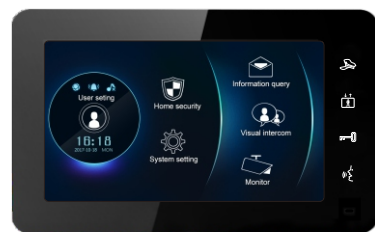

TCP/IP INTERCOM SYSTEM

- 7" touch screen
- International TCP/IP wiring
- Intercom within one apartment
- Intercom between two apartments
- Call transfer in the same residence

Indoor Monitors

328

693

786

Outdoor Stations