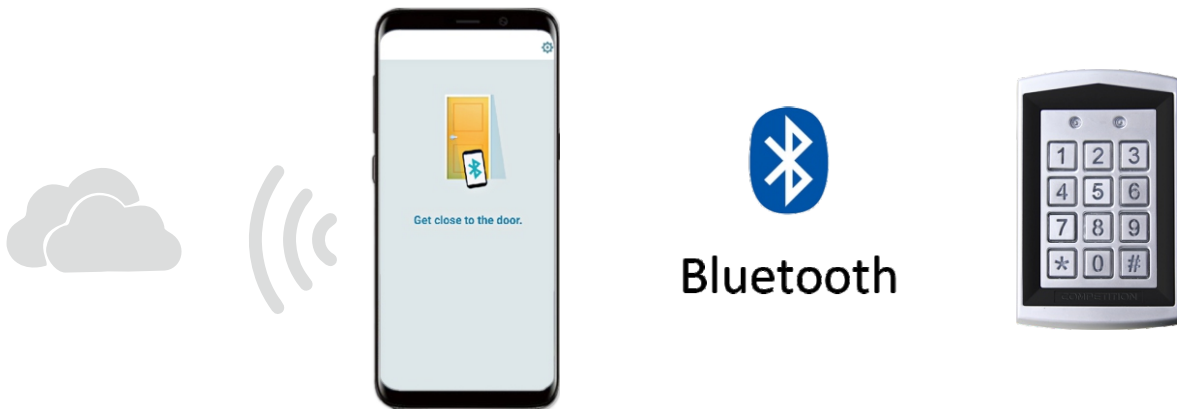

BLUETOOTH KEY MANAGEMENT

- Unlocking with IFTTT
- Sharing key by QR code
- Recording every entrance
- Dynamic encrypted key authorization
- Scheduling time and date for unlocking