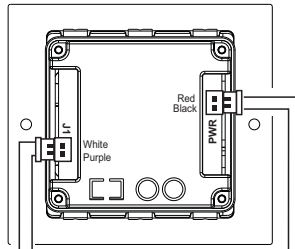

105.0 mm

### DH16A-601Z-N connection diagram

DH16A-601Z-N

145.0 mm